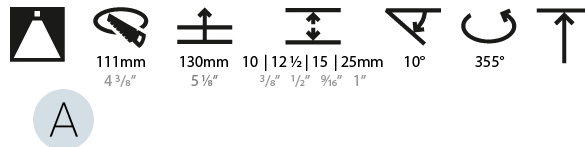

PHYSICAL

Shape: Round
Diameter (mm): 107
Diameter (in): 4 3/16
Height (mm): 112
Height (in): 4 7/16
Ceiling Thickness (mm): 10 / 12.5 / 15 / 25
Ceiling Thickness (in): 3/8 or 1/2 or 9/16 or 1
Min. Recessing Depth (mm): 130
Min. Recessing Depth (in): 5 1/8
Light Distribution: Adjustable / Downlight
Weight (kg): 0.609
Weight (lbs): 1.34
Fixture Finish: SSR / BKV / CWI / CRY / HAB / LAG / UFT / ITA / RUA / RUR / MIC / FTG / MYG / TWT / LOD / PUS / FRO / FUP / KIA / POP / BLS / SPG / MEY / GOH / GUM / CHC / COM / ABZ / JAG / OBR / MOS / ROR
Fixture Material: Aluminum Die Cast
Cut-out Measurements: Ø 111mm / 4 3/8"
Upon Request: Unique Ceiling Thickness

ELECTRICAL

Lamp Type: LED (Zhaga Standard)
Input Wattage (W): 16.5
Total Output Wattage (W): 14.7
Dimming: Dali Dimming
Driver Included: No
Driver Location: Recessed Housing
Driver Type: Constant Current - 120Vac
Driver Class: Class 2
Housing: See Components
Input Voltage (V): 120
Constant Current (MA): 350

LED

Number of LEDs: 1
Max. Delivered Lumen (lm): 770
Nominal Lumen (lm): 1140
CRI: >90 CRI
Lamp Life (hrs): 50000
Upon Request: RGB-W Tunable White Special Color Temperature Special LED

OPTICAL

Reflector: 20 / 40 / 60
Adjustability: Rotational 355°; Tilt 10°
Upon Request: Special Beam Angles

RATINGS AND CERTIFICATIONS

Certified By: Certified for North American Standards
IP rating: IP20