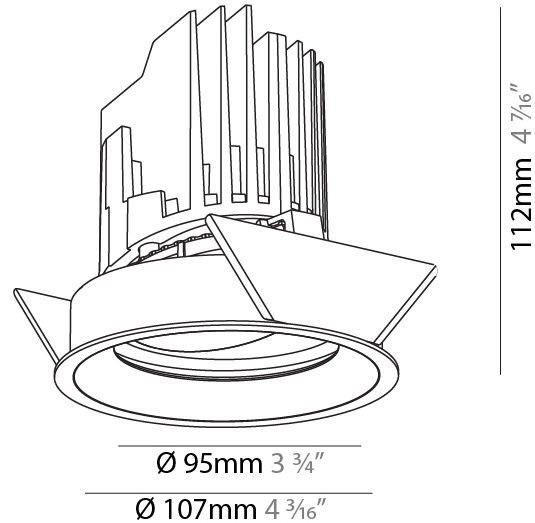

GENERAL

Series: Bioniq
Subseries: Bioniq Round Adjustable
Brand: Prolicht
Division: Architectural
Mounting Type: Recessed
Mounting Location: Ceiling
Subcategory: Downlight

PHYSICAL

Shape: Round
Diameter (mm): 107
Diameter (in): 4 3/16
Height (mm): 112
Height (in): 4 7/16
Min. Recessing Depth (mm): 130
Min. Recessing Depth (in): 5 1/8
Light Distribution: Adjustable / Downlight
Weight (kg): 0.46
Weight (lbs): 1.01
Fixture Finish: [SSR / BKV / CWI / CRY / HAB / LAG / UFT / ITA / RUA / RUR / MIC / FTG / MYG / TWT / LOD / PUS / FRO / FUP / KIA / POP / BLS / SPG / MEY / GOH / GUM / CHC / COM / ABZ / JAG / OBR / MOS / ROR](#)
Fixture Material: Aluminum Die Cast
Cut-out Measurements: 98mm / 3 7/8"

ELECTRICAL

Lamp Type: LED (Zhaga Standard)
Input Wattage (W): 16.5
Total Output Wattage (W): 14.7
Dimming: Dali Dimming
Driver Included: No
Driver Location: Recessed Housing
Driver Type: Constant Current - 120Vac
Driver Class: Class 2
Input Voltage (V): 120
Constant Current (mA): 350

LED

Number of LEDs: 1
Color Temperature (°K): Warm Dim
Max. Delivered Lumen (lm): 760
Nominal Lumen (lm): 1140
CRI: >90 CRI

OPTICAL

Reflector°: [20 / 40 / 60](#)
Adjustability: Rotational 355°; Tilt 30°

RATINGS AND CERTIFICATIONS

Certified By: Certified for North American Standards
IP rating: IP20